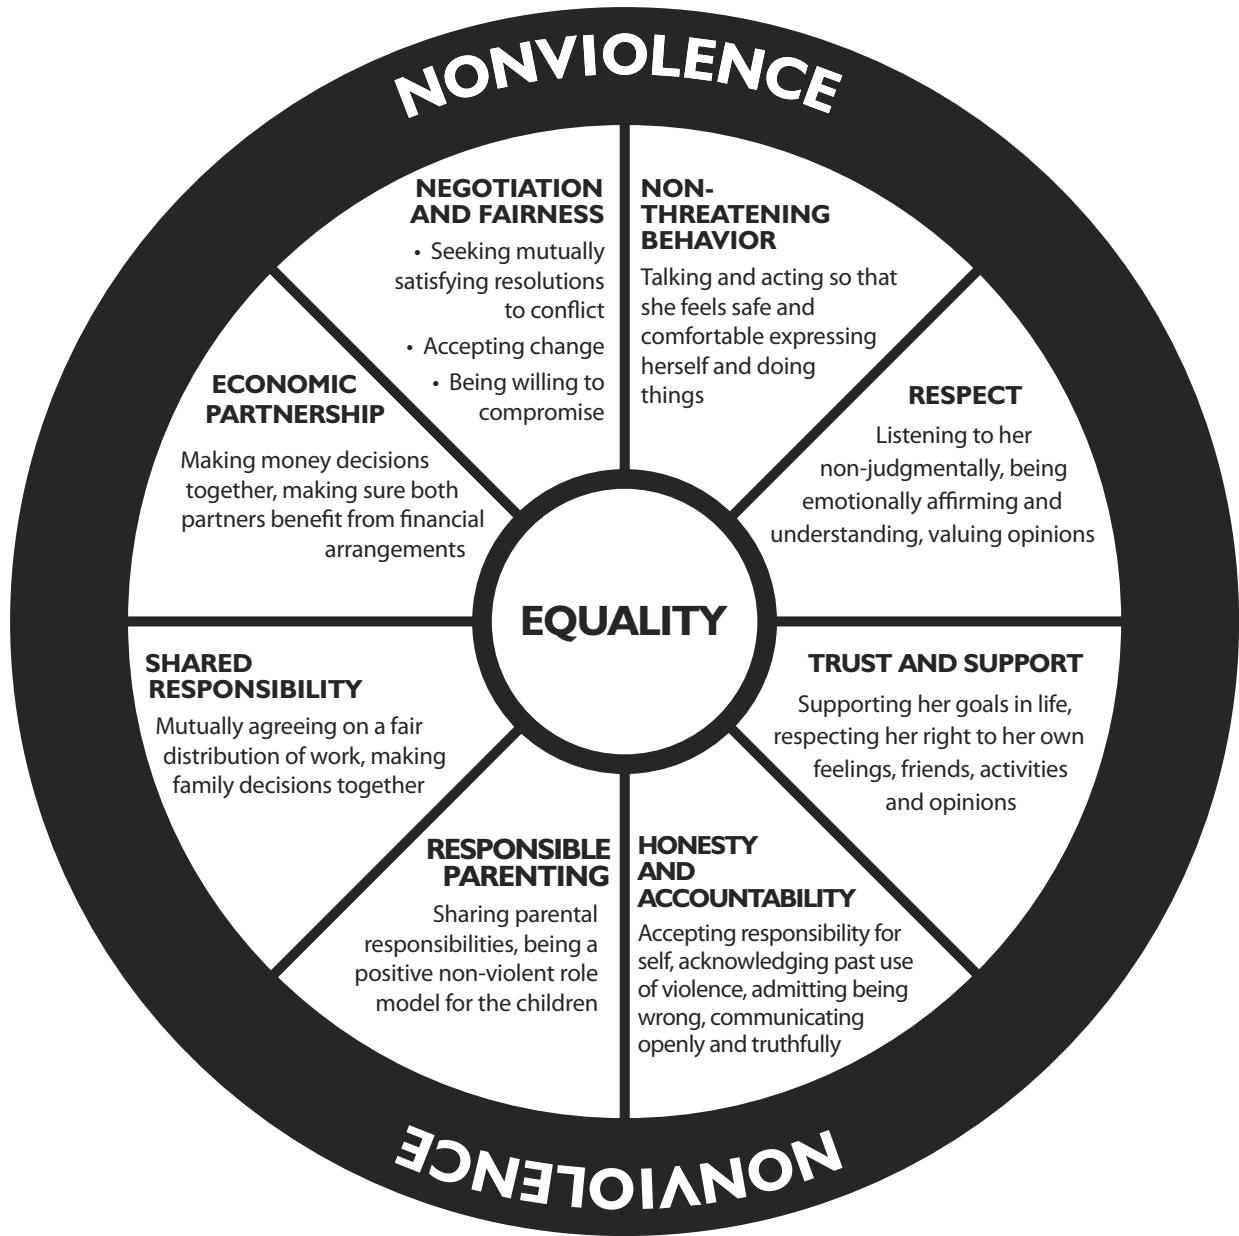

Equality Wheel

Domestic Abuse Intervention Project
202 E. Superior St. Duluth, MN 55802
218-722-2781