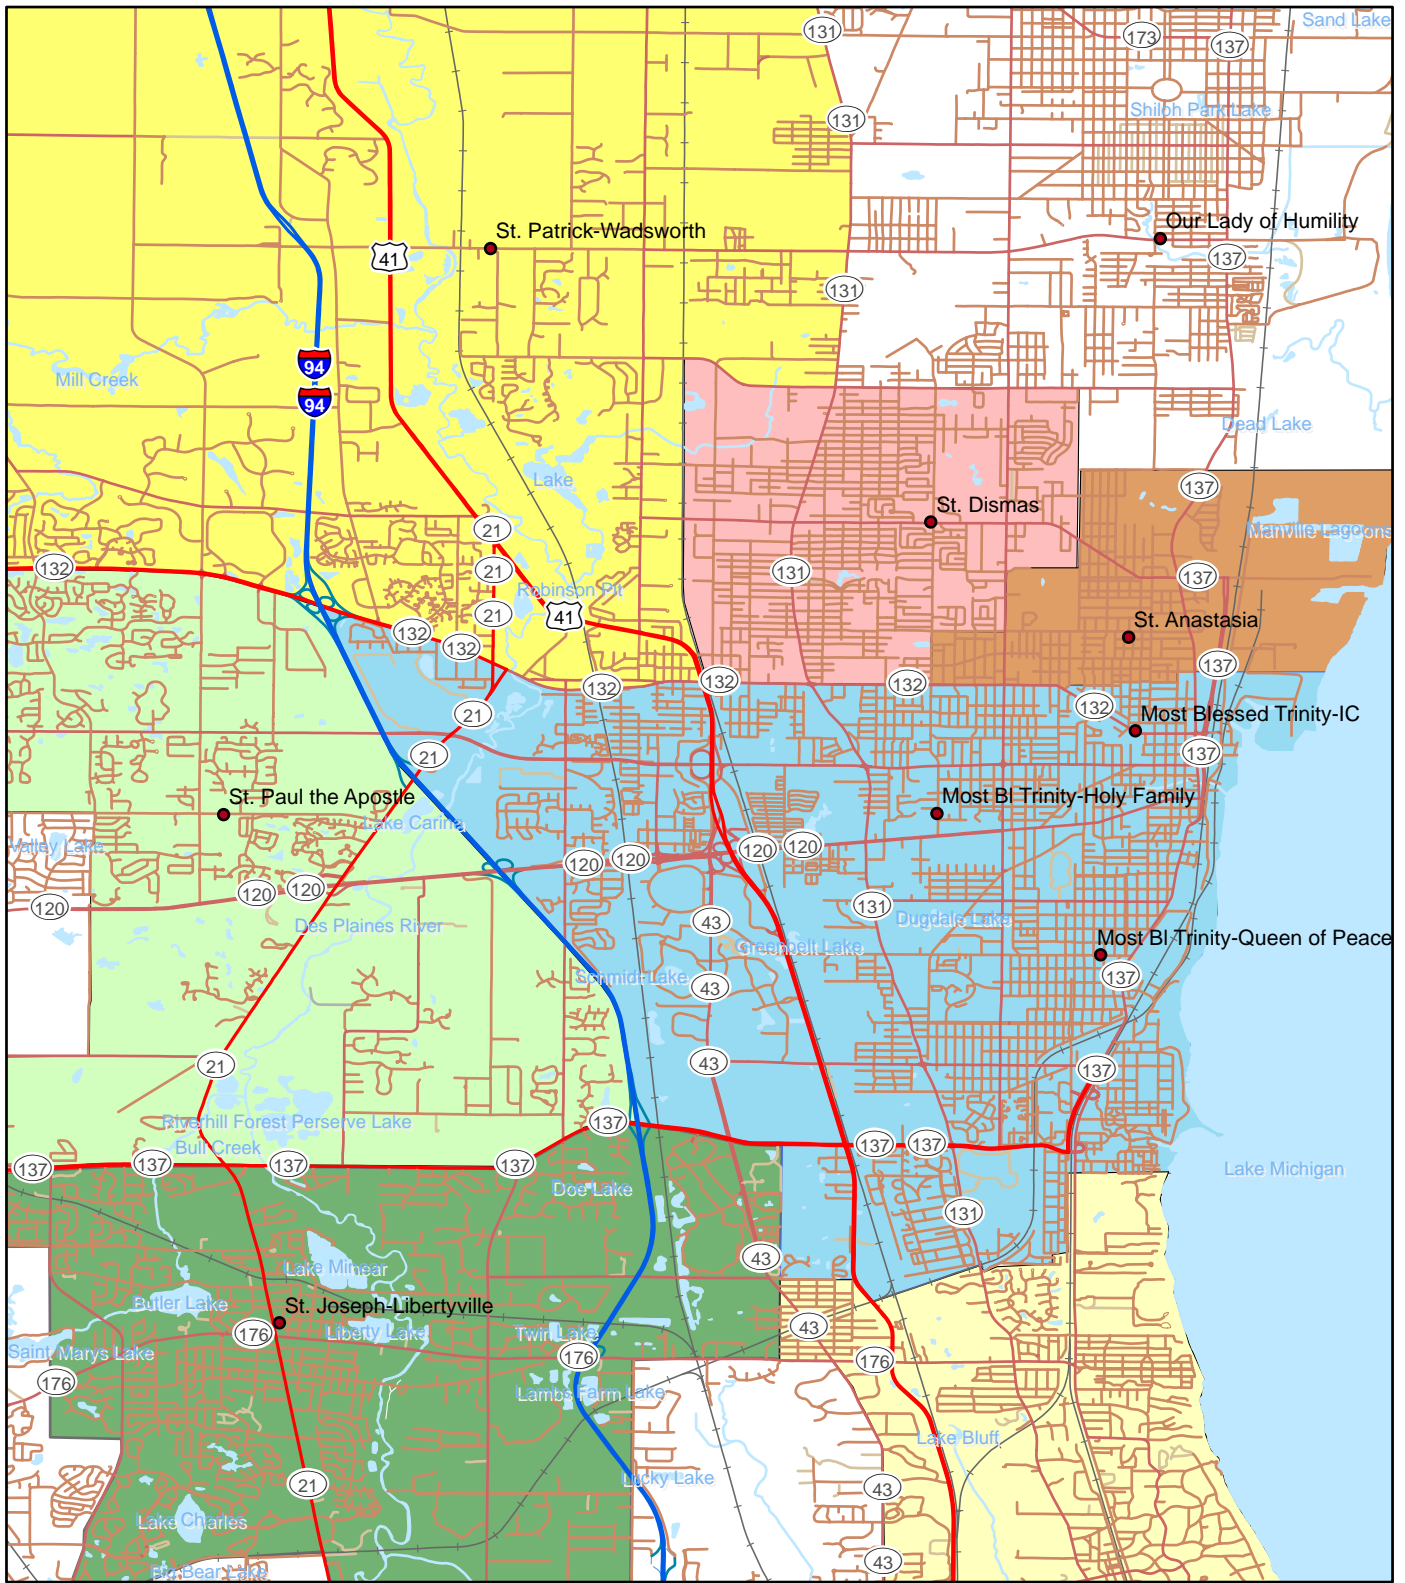

Most Blessed Trinity Parish Boundary

0 0.5 1 2 3 4 Miles

- Parishes
- Most Blessed Trinity Boundary
- St Anastasia Boundary
- St Patrick Wadsworth Boundary
- St Mary Lake Forest Boundary
- St Dismas Boundary
- St Paul Ap Boundary
- St Joseph Libertyville Boundary